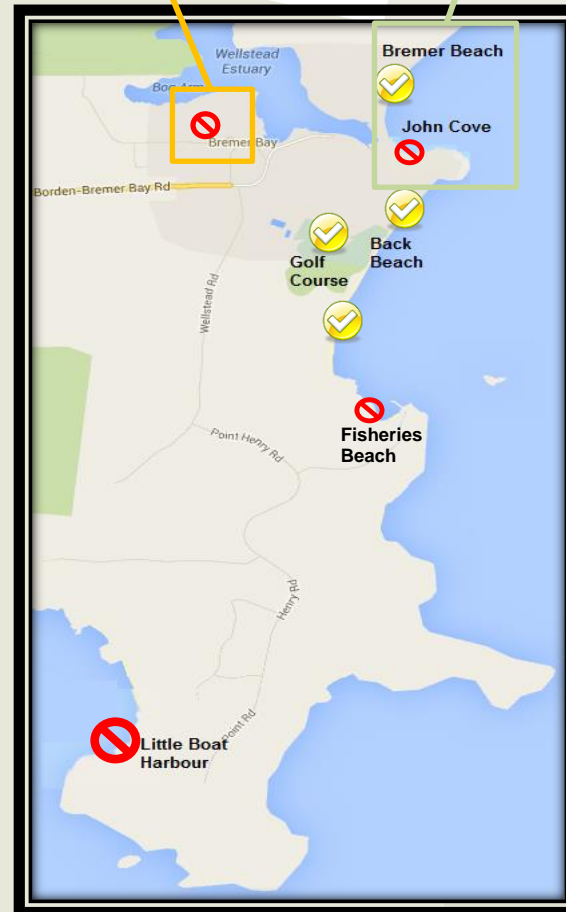

## Where can I take my dog to exercise?

Ensure you bring plastic bags with you to clean up after your dog.

## Bremer Bay

Dogs must be held or kept on a leash in all townsite public areas except those listed below as designated exercise areas.

### Designated Dog Exercise Areas

- ✓ Bremer Bay Golf course;
- ✓ Back Beach, Bremer Bay;
- ✓ Bremer Beach, north of Wellstead Estuary;
- ✓ Jerramungup Golf course
- ✓ Jerramungup Showground

### Dogs are prohibited in these areas:

- ⊗ John Cove, south of the Wellstead Estuary.
- ⊗ Little Boat Harbour Beach.
- ⊗ Fisheries Beach
- ⊗ Sports grounds located at Bremer Bay, Boxwood Hill, Gairdner and Jerramungup.
- ⊗ All parks within the Jerramungup townsite.
- ⊗ All parks within the Bremer Bay townsite.
- ⊗ Public buildings, unless permitted by a sign.
- ⊗ Jerramungup Public Swimming pool.
- ⊗ All premises or vehicles classified as food premises or food vehicles under the Health (Food Hygiene) Regulations 1993.