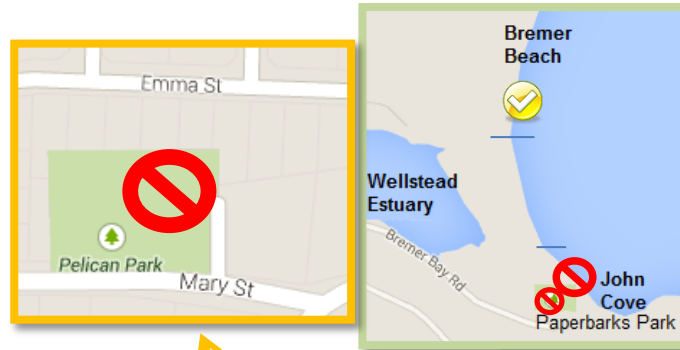

## Bremer Bay

Dogs must be held or kept on a leash in all townsite public areas except those listed below as designated exercise areas.

### Designated Dog Exercise Areas

- ✓ Bremer Bay Golf course;
- ✓ Back Beach, Bremer Bay;
- ✓ Bremer Beach, north of Wellstead Estuary;
- ✓ Jerramungup Golf course
- ✓ Jerramungup Showground

### Dogs are prohibited in these areas:

- ⊗ John Cove, south of the Wellstead Estuary.
- ⊗ Little Boat Harbour Beach.
- ⊗ Fisheries Beach
- ⊗ Sports grounds located at Bremer Bay, Boxwood Hill, Gairdner and Jerramungup.
- ⊗ All parks within the Jerramungup townsite.
- ⊗ All parks within the Bremer Bay townsite.
- ⊗ Public buildings, unless permitted by a sign.
- ⊗ Jerramungup Public Swimming pool.
- ⊗ All premises or vehicles classified as food premises or food vehicles under the Health (Food Hygiene) Regulations 1993.